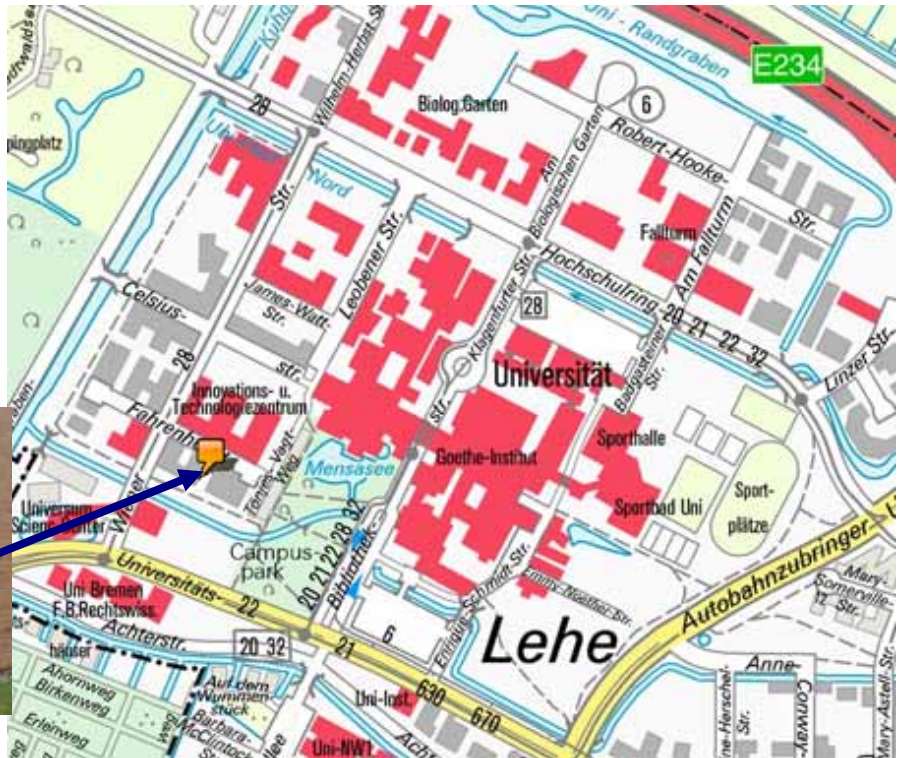

How to find us

Bremen Overseas Research
and Development Association

Bremer Arbeitsgemeinschaft für
Überseeforschung und Entwicklung

Fahrenheitstraße 9
D-28359 Bremen

Fon +49 (0) 421 – 137 18
Fax +49 (0) 421 – 165 53 23

office@borda.de
www.borda-net.org

By car:

- **From A 27 (E234):**
- Exit „Universität“ (19), follow the signs to „Stadtzentrum/ Innenstadt“
- At third traffic light keep right and enter *Universitätsallee*, direction „Universität, Hauptbahnhof (=Main Station), Centrum“
- Follow *Universitätsallee*, at third traffic light turn right into *Wiener Straße*
- On *Wiener Straße* turn right at first crossroads into *Fahrenheitstraße*

By train

- Main railway station exit towards city centre („Innenstadt“) and central bus station (ZOB)
- Take tram **Line 6** (terminal E) to 'Universität'. Depending on what time of day you choose the trams depart every 5-10 minutes. On reaching „Naturwissenschaften 1 (NW1)/ Universum“ station proceed to cross the *Bibliothekstraße* and follow the *Universitätsallee* until you reach the „Universum Science Center“. Turn right into *Wiener Straße*
- Follow the *Wiener Straße* for about 200 meter, turn right at the crossroads into the *Fahrenheitstraße*

At Fahrenheitstraße:

- Number 9 resides on the right hand side of the street, vis-à-vis to the BITZ (Bremer Innovations- und Technologiezentrum);
Our office is located at the second entry of the block, first floor